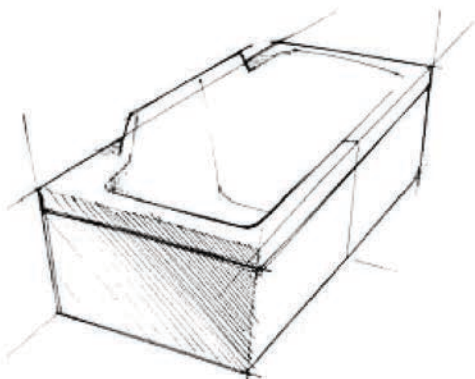

COMFORTABLE BATHTUB EDGE The comfortably wide edges of our bathtubs offer enough space for shampoos, soaps or candles which makes bathing even more relaxing. Bringing a modern day sanitary feel to your bathroom.

INNOVATIVE TECHNOLOGY